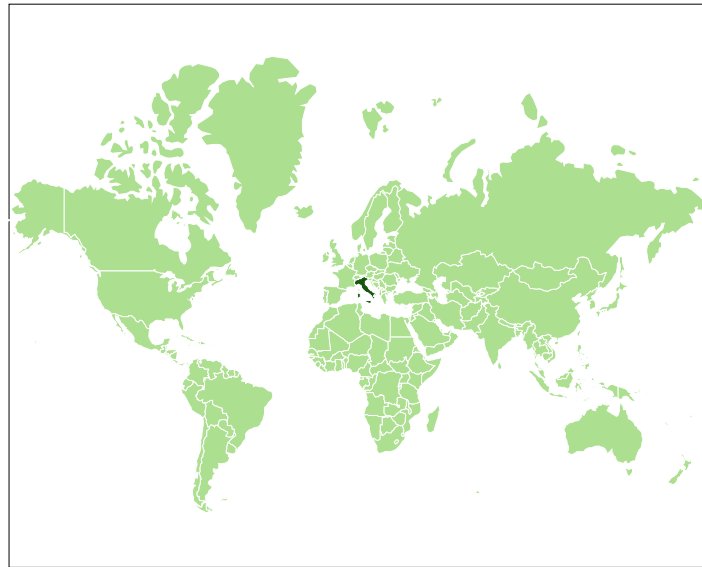

Alexa Traffic Ranks

How is this site ranked relative to other sites?

Global Rank 

 **161,108** ▲ 126,210

Rank in [Italy](#) 

 **2,901**

Audience Geography

Where are this site's visitors located?

Visitors by Country

Country	Percent of Visitors	Rank in Country
 Italy	98.4%	2,901

How engaged are visitors to expartecreditoris.it?

Bounce Rate

52.20% ▼ 28.00%

Daily Pageviews per Visitor

4.00 ▲ 170.00%

Daily Time on Site